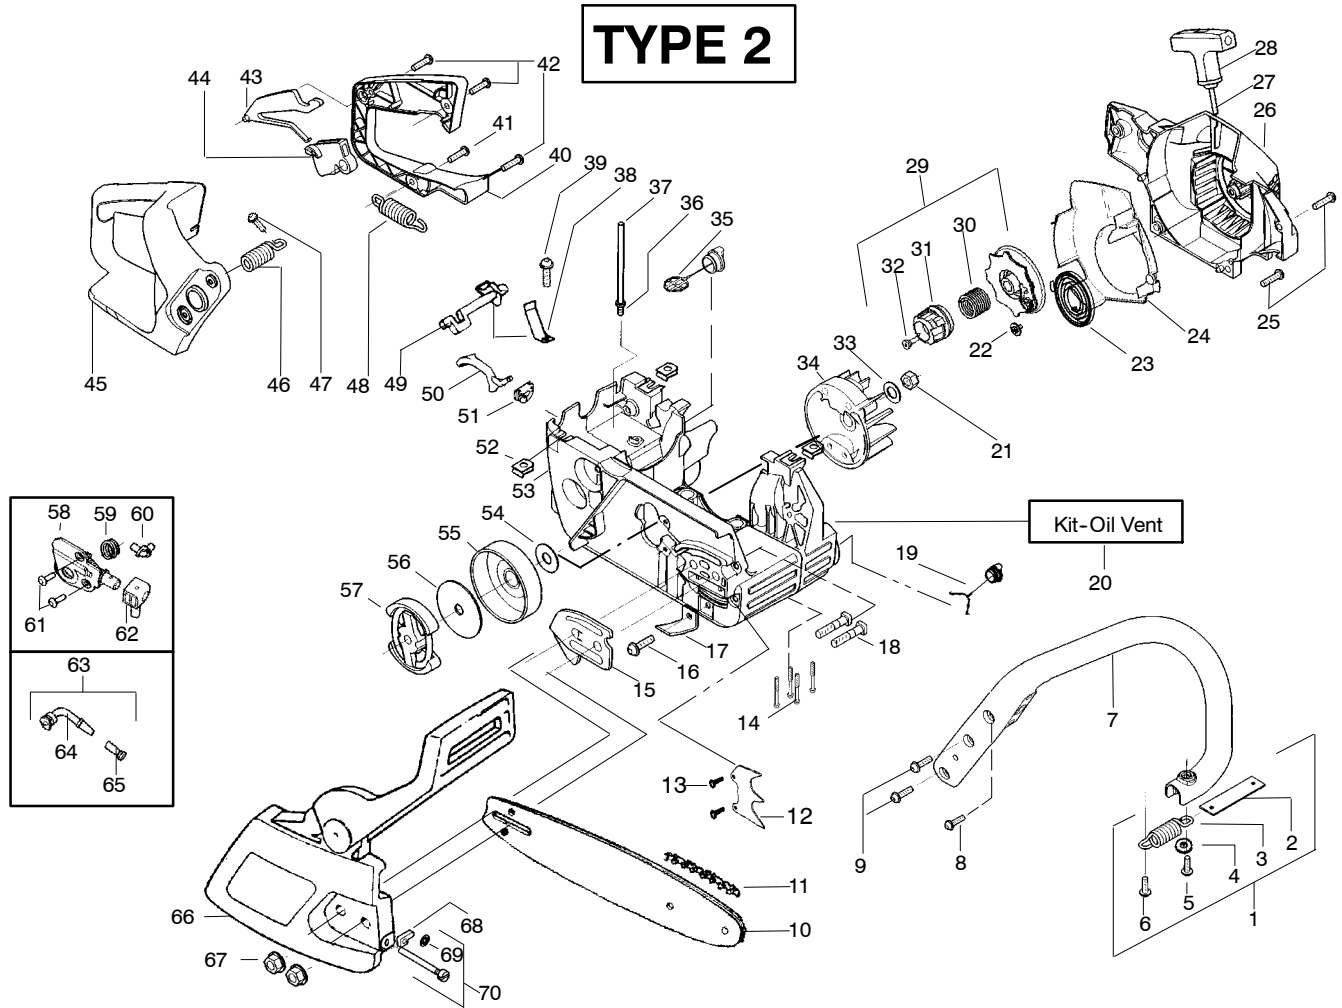

TYPE 2

Ref.	Part No.	Description	Ref.	Part No.	Description	Ref.	Part No.	Description
1.	530059667	Assy.-Isolator	28.	530056402	Handle- Starter	54.	530015907	Washer-Thrust
2.	530047608	Limiter Strap	29.	530071966	Kit-EPS Starter	55.	530047061	Assy.-Clutch Drum
3.	530059668	Spring-Isolator			(Incl. 22,30,31,32)	56.	530015611	w/bearing
4.	530015158	Washer	30.	530021180	Spring-EPS	57.	530014949	Washer-Clutch
5.	530016018	Screw	31.	530059677	Hub-EPS	58.	530071259	Assy. Clutch
6.	530015843	Screw	32.	530021179	Screw			Kit - Oil Pump
7.	530047583	Front Handle	33.	530015127	Washer-Flywheel			(incl. 59,60,62)
8.	530015940	Screw	34.	545016301	Assy-Flywheel	59.	530037820	Gear-Worm Spring
9.	530015814	Screw	35.	530047192	Assy-Fuel Cap	60.	530049477	Elbow-Oil Pickup
10.	530044896	Bar 14"	36.	530023877	Fitting-fuel line	61.	530016064	Screw
11.	538029933	Chain 14"	37.	530069216	Kit-Fuel line (large)	62.	530019206	Seal Block
12.	530014381	Kit-Spike (Incl. 13)	38.	530016149	Spring-Switch	63.	530047663	Assy-Oil Pick-up
13.	530016439	Screw	39.	530015775	Screw			(Incl. 64,65)
14.	530016132	Screw	40.	530047581	Cover-Rear Handle	64.	530038373	Pick-up Oiler
15.	530038238	Plate-Bar Mount.	41.	530015886	Screw	65.	530056533	Filter-Oil
16.	530015814	Screw	42.	530015906	Screw	66.	545139901	Assy.-Chain Brake
17.	530029850	Chain Catcher	43.	530036098	Throttle Lockout	67.	530015917	Nut-Bar Mounting
18.	530016133	Bolt-Bar	44.	530036097	Trigger-Throttle	68.	530015826	Pin-Bar Adjust
19.	530057236	Assy-Oil Cap	45.	530047582	Handle - Rear	69.	530038593	Retainer
20.	530071666	Kit-Oil Vent	46.	530071958	Kit-Isolator (Upper)	70.	530069611	Kit-Bar Adjusting
21.	530016134	Nut-Flywheel	47.	530015875	Screw			(incl. # 68,69)
22.	530016080	Screw	48.	530059668	Spring-Isolator			
23.	530027531	Screw- Starter	49.	530057473	Lever-Switch			
24.	530055723	Baffle-Air	50.	530057474	Lever-Choke			
25.	530015892	Screw	51.	530049005	Grommet-Knob			
26.	545050903	Housing-Fan	52.	530015922	Nut-"U"- Type			
27.	530069232	Kit - Rope	53.	530058730	Assy-Chassis			
					fuel lines and caps)			

✓ = NEW PART NUMBER FOR THIS IPL

★ = REFER TO THE SERVICE REFERENCE INDICATED FOR MORE INFORMATION. (LOCATED AT END OF IPL)