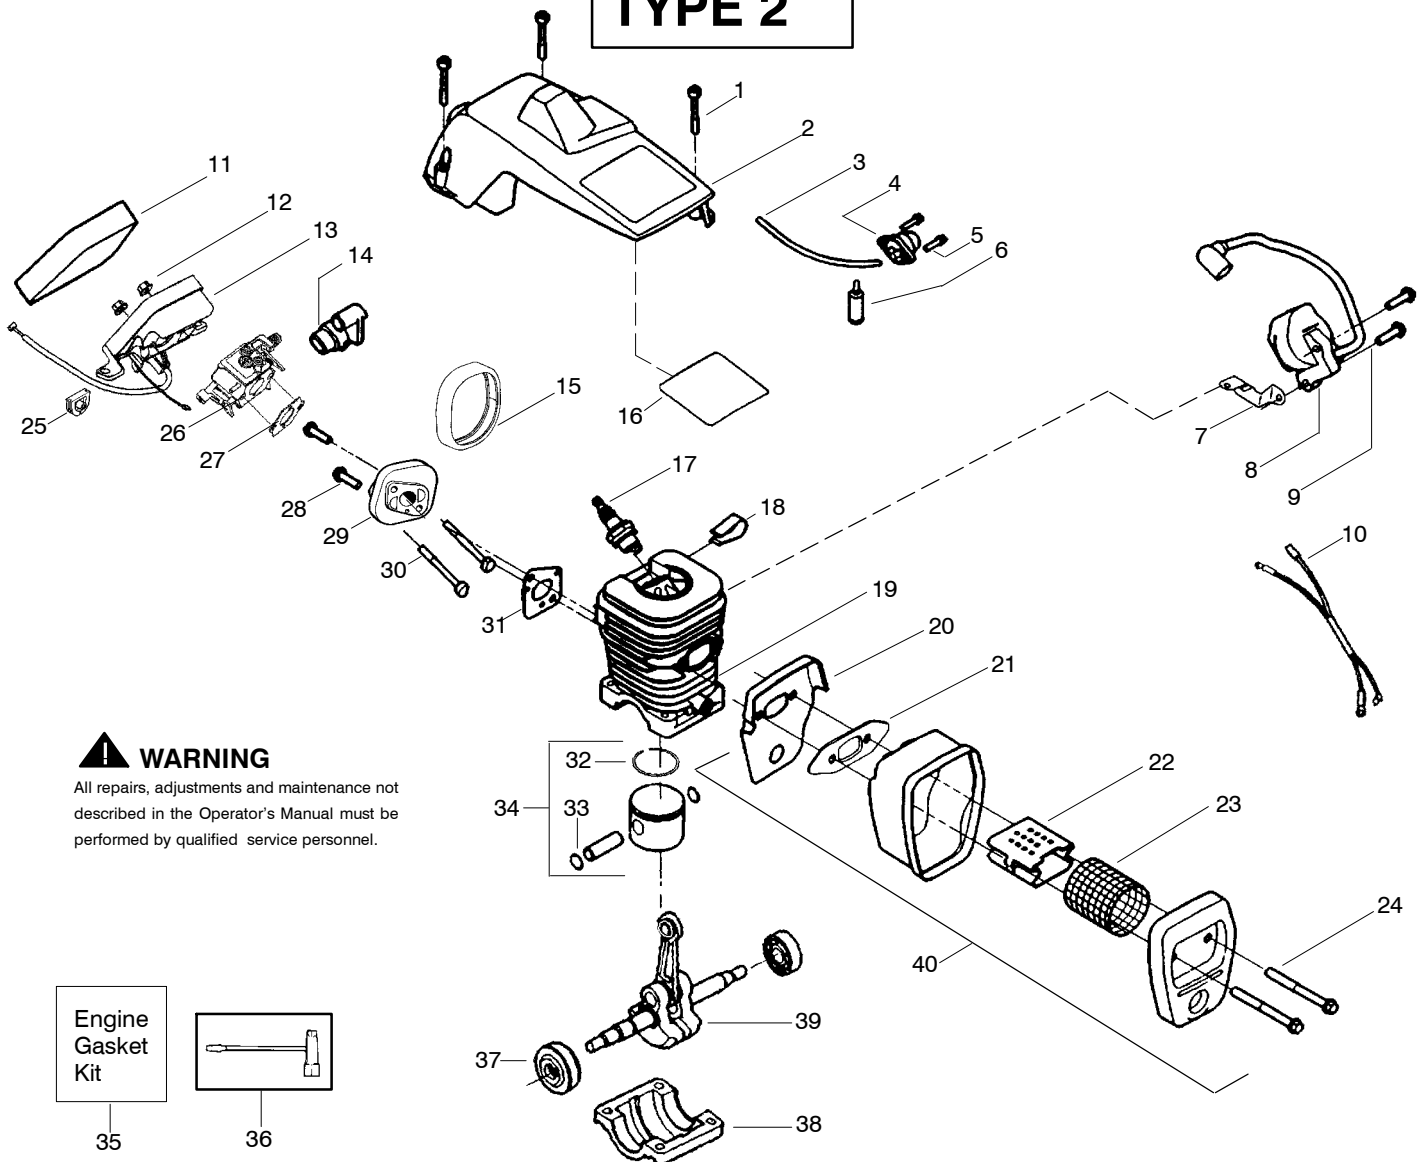

Engine Gasket Kit

35

36

Ref.	Part No.	Description	Ref.	Part No.	Description	Ref.	Part No.	Description
1.	530016153	Screw	19.	530012550	Cylinder	35.	530069608	Kit - Engine Gasket (Incl. 21, 27 & 31)
2.	530056914	Assy - Cylinder Shield (includes # 16)	20.	530049870	Backplate - Muffler	36.	530031135	Scrench
3.	530069247	Kit - Fuel Line (Small)	21.	530069608	Gasket - Muffler (kit)	37.	530056363	Assy - Seal & Bearing
4.	530071835	Kit - Air Purge (incl. #5)	22.	530037813	Diffuser - Muffler	38.	530037935	Cap - Crankcase
5.	530015780	Screw	23.	530036103	Screen - Spark	39.	530047062	Assy - Crankshaft
6.	530095646	Assy - Fuel Pick-up	24.	530016132	Bolt - Muffler	40.	530047207	Assy - Muffler (Incl. 20,21,22,23,24)
7.	530047442	Strap - Ground	25.	530047631	Grommet - Throttle Cable			Not Shown
8.	530039167	Ignition Module	26.	---	Kit - Carburetor			
9.	530015814	Screw		530071820	Zama (W-20)			
10.	530057475	Assy - Wire Harness		530071821	Walbro (WT-662)			
11.	530037793	Foam - Air Filter	27.	530069608	Gasket - Carb. (kit)	545079741		Manual
12.	530016101	Nut	28.	530016386	Screw	545003016		Decal - Warning CE
13.	530057702	Assy - Air Box	29.	530049700	Carb. Adapter			
14.	530035526	Grommet - Carb Adjust	30.	530016187	Screw			
15.	530054144	Seal - Carb Adapter	31.	530069608	Gasket - Adaptor (kit)			
16.	530055698	Reflector - Heat	32.	530038729	Ring - Piston			
17.	952030150	Spark Plug (RCJ-7Y)	33.	530015697	Retainer - Piston Pin			
18.	530016136	Clip - High Tension Lead	34.	530071408	Kit - Piston (Incl. 32 & 33)			

✓ = NEW PART NUMBER FOR THIS IPL

★ = REFER TO THE SERVICE REFERENCE INDICATED FOR MORE INFORMATION. (LOCATED AT END OF IPL)

TYPE 2

WARNING
All repairs, adjustments and maintenance not described in the Operator's Manual must be performed by qualified service personnel.