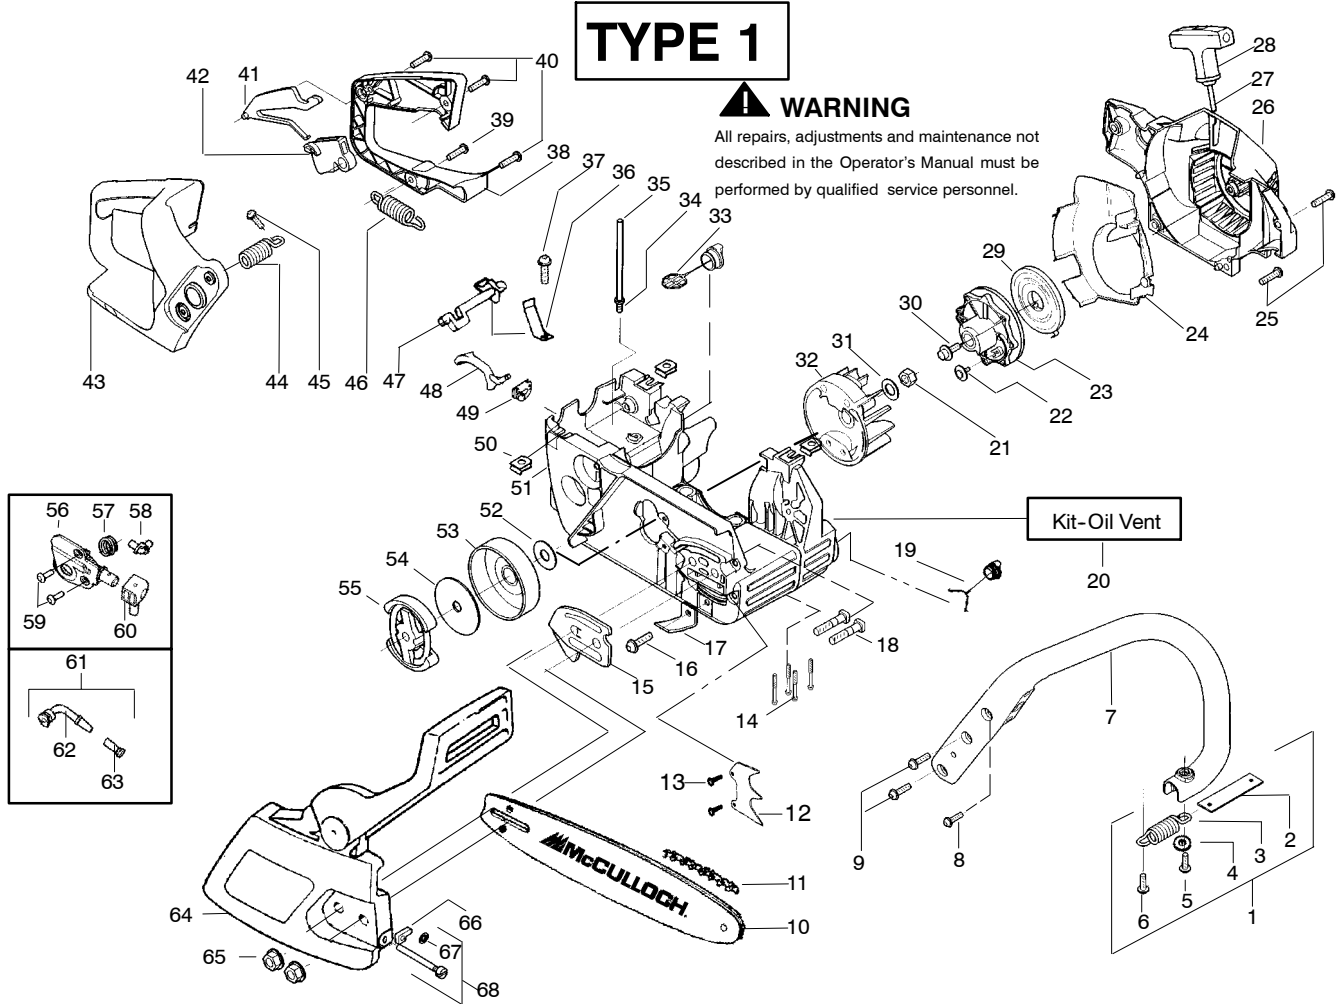

TYPE 1

⚠ WARNING

All repairs, adjustments and maintenance not described in the Operator's Manual must be performed by qualified service personnel.

Ref.	Part No.	Description	Ref.	Part No.	Description	Ref.	Part No.	Description
1.	530059667	Assy.-Isolator	28.	530056402	Handle-Starter	53.	530047061	Assy.-Clutch Drum w/bearing
2.	530047608	Limiter Strap	29.	530027531	Spring-Recoil	54.	530015611	Washer-Clutch
3.	530059668	Spring-Isolator	30.	530015920	Screw	55.	530014949	Assy. Clutch
4.	530015158	Washer	31.	530015127	Washer-Flywheel	56.	530071259	Kit - Oil Pump (incl. 57,58,60)
5.	530016018	Screw	32.	530039187	Assy-Flywheel	57.	530037820	Gear-Worm Spring
6.	530015843	Screw	33.	530047192	Assy-Fuel Cap	58.	530049477	Elbow-Oil Pickup
7.	530047583	Front Handle	34.	530023877	Fitting-fuel line	59.	530016064	Screw
8.	530015940	Screw	35.	530069216	Kit-Fuel line (large)	60.	530019206	Seal Block
9.	530015814	Screw	36.	530016149	Spring-Switch	61.	530047663	Assy-Oil Pick-up (Incl. 62,63)
10.	530044896	Bar - 14"	37.	530015775	Screw	62.	530038373	Pick-up Oiler
11.	538029933	Chain - 14"	38.	530047581	Cover-Rear Handle	63.	530056533	Filter-Oil
12.	530014381	Kit-Spike (Incl. 13)	39.	530015886	Screw	64.	530054739	Assy.-Chain Brake
13.	530016439	Screw	40.	530015906	Screw	65.	530015917	Nut-Bar Mounting
14.	530016132	Screw	41.	530036098	Throttle Lockout	66.	530015826	Pin-Bar Adjust
15.	530038238	Plate-Bar Mount.	42.	530036097	Trigger-Throttle	67.	530038593	Retainer
16.	530015814	Screw	43.	530047582	Handle - Rear	68.	530069611	Kit-Bar Adjusting (incl. # 66,67)
17.	530029850	Chain Catcher	44.	530071958	Kit-Isolator (Upper)			
18.	530016133	Bolt-Bar	45.	530015875	Screw			
19.	530057236	Assy-Oil Cap	46.	530059668	Spring-Isolator			
20.	530071666	Kit-Oil Vent	47.	530057473	Lever-Switch			
21.	530016134	Nut-Flywheel	48.	530057474	Lever-choke			
22.	530016080	Screw	49.	530049005	Grommet-Knob			
23.	530037817	Starter Pulley	50.	530015922	Nut-"U"-Type			
24.	530055723	Baffle-Air	51.	530058733	Assy.-Chassis fuel lines and caps)			
25.	530015892	Screw	52.	530015907	Washer-Thrust			
26.	530056333	Housing-Fan						
27.	530069232	Kit - Rope						