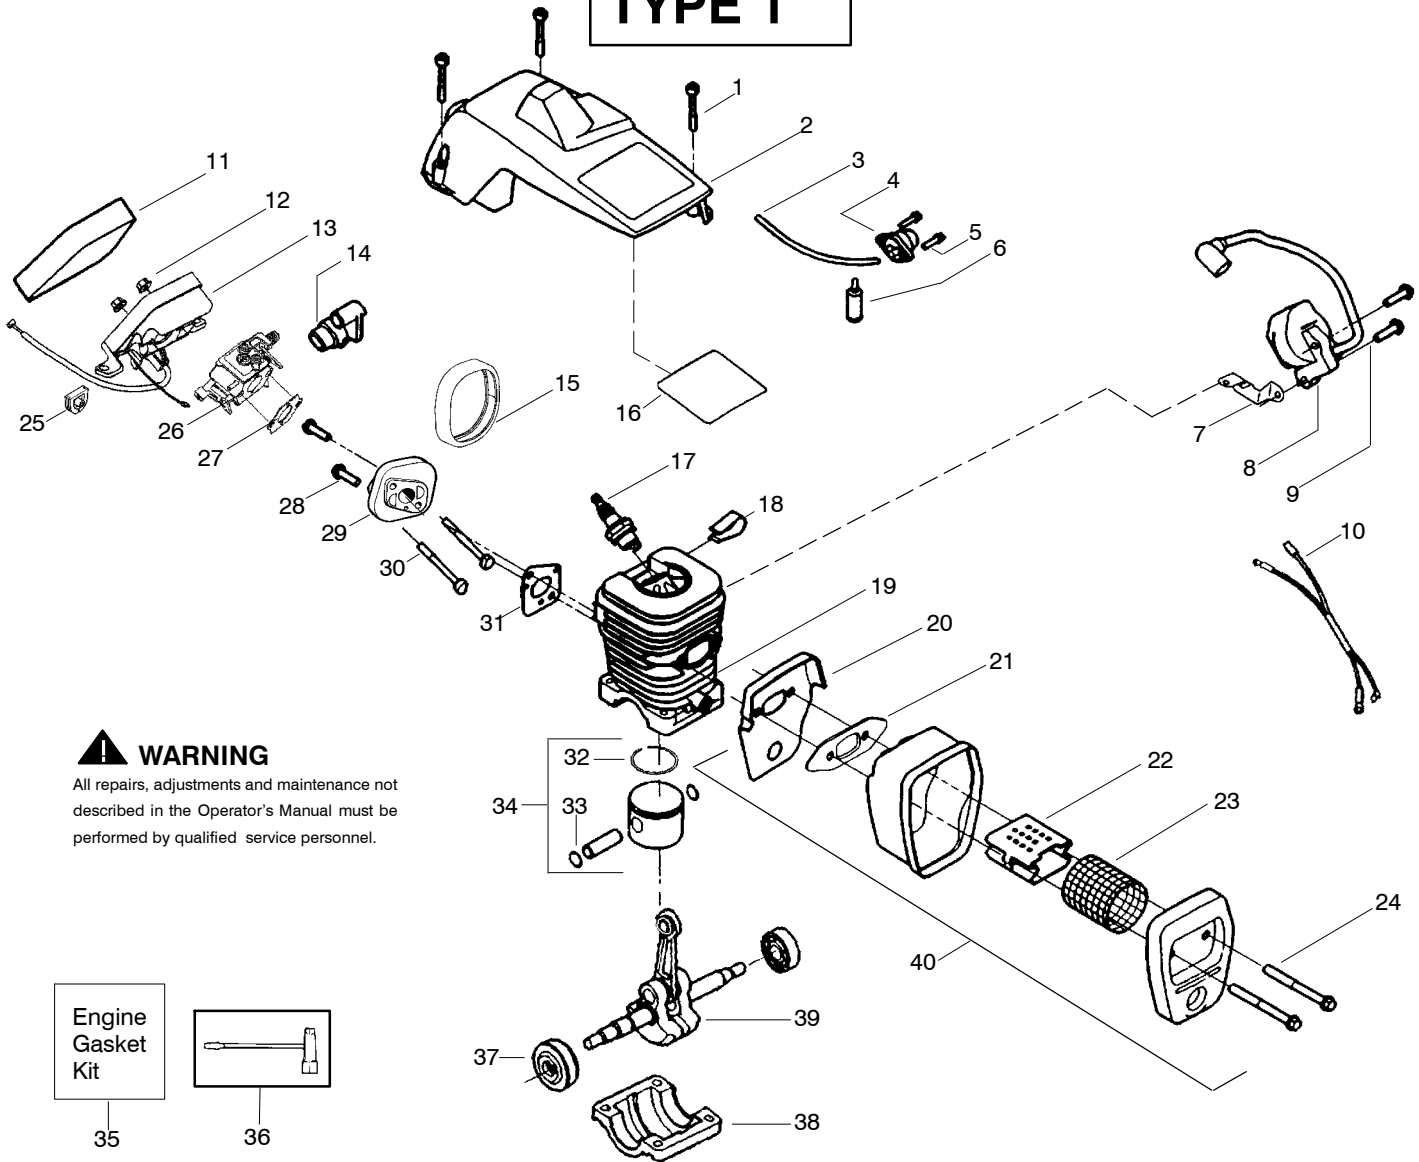

TYPE 1

⚠ WARNING

All repairs, adjustments and maintenance not described in the Operator's Manual must be performed by qualified service personnel.

Engine Gasket Kit

35

36

Ref.	Part No.	Description	Ref.	Part No.	Description	Ref.	Part No.	Description
1.	530016153	Screw	19.	530012550	Cylinder	35.	530069608	Kit - Engine Gasket (Incl. 21, 27 & 31)
2.	530056914	Assy - Cylinder Shield (includes # 16)	20.	530049870	Backplate - Muffler	36.	530031135	Scrench
3.	530069247	Kit - Fuel Line (Small)	21.	530069608	Gasket - Muffler (kit)	37.	530056363	Assy - Seal & Bearing
4.	530071835	Kit - Air Purge (incl. #5)	22.	530037813	Diffuser - Muffler	38.	530037935	Cap - Crankcase
5.	530015780	Screw	23.	530036103	Screen - Spark	39.	530047062	Assy - Crankshaft
6.	530095646	Assy - Fuel Pick-up	24.	530016132	Bolt - Muffler	40.	530047207	Assy - Muffler (Incl. 20,21,22,23,24)
7.	530047442	Strap - Ground	25.	530047631	Grommet - Throttle Cable			Not Shown
8.	530039167	Ignition Module	26.	---	Kit - Carburetor			
9.	530015814	Screw		530071820	Zama (W-20)			
10.	530057475	Assy - Wire Harness		530071821	Walbro (WT-662)			
11.	530037793	Foam - Air Filter	27.	530069608	Gasket - Carb. (kit)	545079741		Manual
12.	530016101	Nut	28.	530016386	Screw	545003016		Decal - Warning CE
13.	530057702	Assy - Air Box	29.	530049700	Carb. Adapter			
14.	530035526	Grommet - Carb Adjust	30.	530016187	Screw			
15.	530054144	Seal - Carb Adapter	31.	530069608	Gasket - Adaptor (kit)			
16.	530055698	Reflector - Heat	32.	530038729	Ring - Piston			
17.	952030150	Spark Plug (RCJ-7Y)	33.	530015697	Retainer - Piston Pin			
18.	530016136	Clip - High Tension Lead	34.	530071408	Kit - Piston (Incl. 32 & 33)			

✓ = NEW PART NUMBER FOR THIS IPL

★ = REFER TO THE SERVICE REFERENCE INDICATED FOR MORE INFORMATION. (LOCATED AT END OF IPL)